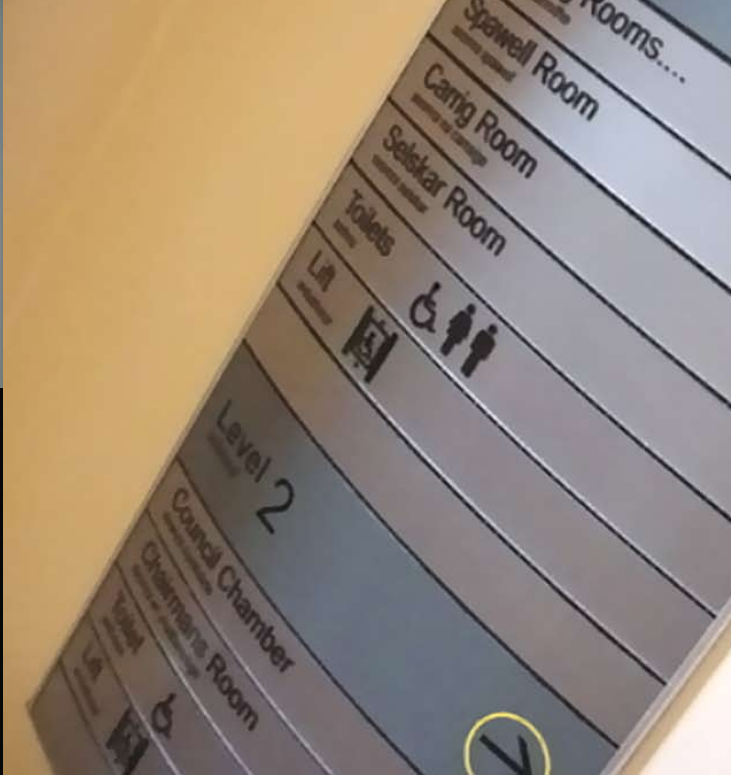

*Does Your signage create
the right impression?*

if not...

Create The Right Impression with Re-Imagine

Re-imagine offers a complete signage solution by designing, supplying and installing interior and exterior signs, fabricated in various material finishes.